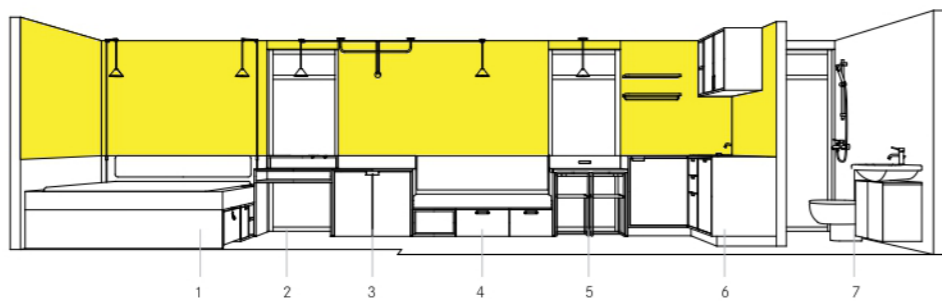

Shoe Box

172 sq ft

Elie Metni

Beirut, Lebanon

© Marwan Harmouche

Lebanese studio Elie Metni reconfigured an existing apartment for a client who rents it out for short-term stays on AirBnB. The walls and ceiling were painted white and the floor was coated in white epoxy. The entire apartment was then fitted with custom-built, space-saving furniture made of white laminate plywood. The all-white color scheme was chosen to create a bright space reflecting the generous natural lighting.

046

Furniture is arranged along the walls of the apartment to make the most of the available space, while tables and stools can be stored away when not needed so as to minimize clutter.

Floor plan

- 1. Bed
- 2. Desk
- 3. Cabinet
- 4. Couch
- 5. Dining table
- 6. Kitchen
- 7. Bathroom
- 8. TV unit
- 9. Stool

Exploded axonometric. Hidden elements

Perspective section

047

Storage was incorporated into almost every piece of furniture. The bed features a pull-out drawer, a cabinet, and a set of shelves. A table next to the bed can be used as a desk with an open shelf beneath and slots cut into the back to run computer and phone chargers.