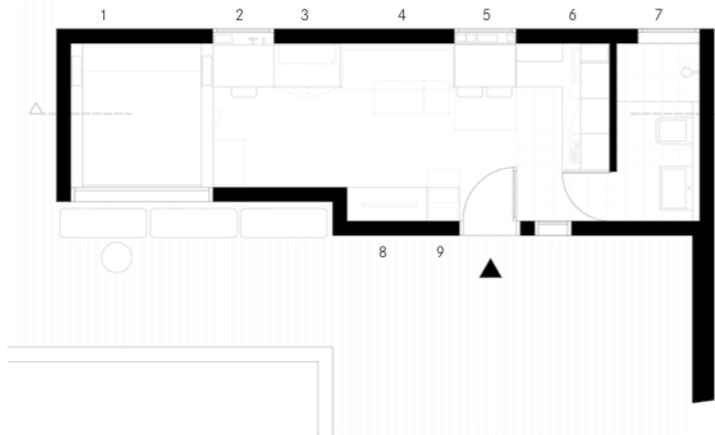

Shoe Box

172 sq ft

Elie Metni

Beirut, Lebanon

© Marwan Harmouche

Lebanese studio Elie Metni reconfigured an existing apartment for a client who rents it out for short-term stays on AirBnB. The walls and ceiling were painted white and the floor was coated in white epoxy. The entire apartment was then fitted with custom-built, space-saving furniture made of white laminate plywood. The all-white color scheme was chosen to create a bright space reflecting the generous natural lighting.

046

Furniture is arranged along the walls of the apartment to make the most of the available space, while tables and stools can be stored away when not needed so as to minimize clutter.

Floor plan

- 1. Bed
- 2. Desk
- 3. Cabinet
- 4. Couch
- 5. Dining table
- 6. Kitchen
- 7. Bathroom
- 8. TV unit
- 9. Stool

Exploded axonometric. Hidden elements

Perspective section

047

Storage was incorporated into almost every piece of furniture. The bed features a pull-out drawer, a cabinet, and a set of shelves. A table next to the bed can be used as a desk with an open shelf beneath and slots cut into the back to run computer and phone chargers.