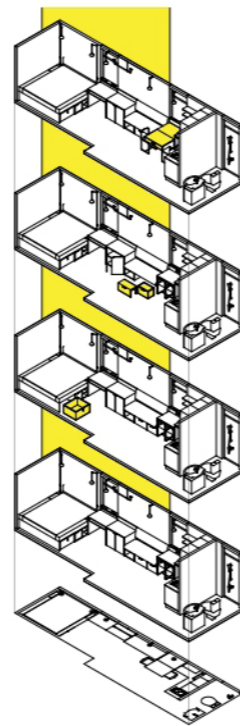

Shoe Box

172 sq ft

Elie Metni

Beirut, Lebanon

© Marwan Harmouche

Lebanese studio Elie Metni reconfigured an existing apartment for a client who rents it out for short-term stays on AirBnB. The walls and ceiling were painted white and the floor was coated in white epoxy. The entire apartment was then fitted with custom-built, space-saving furniture made of white laminate plywood. The all-white color scheme was chosen to create a bright space reflecting the generous natural lighting.

046

Furniture is arranged along the walls of the apartment to make the most of the available space, while tables and stools can be stored away when not needed so as to minimize clutter.

Floor plan

- 1. Bed
- 2. Desk
- 3. Cabinet
- 4. Couch
- 5. Dining table
- 6. Kitchen
- 7. Bathroom
- 8. TV unit
- 9. Stool

Exploded axonometric. Hidden elements

Perspective section

047

Storage was incorporated into almost every piece of furniture. The bed features a pull-out drawer, a cabinet, and a set of shelves. A table next to the bed can be used as a desk with an open shelf beneath and slots cut into the back to run computer and phone chargers.